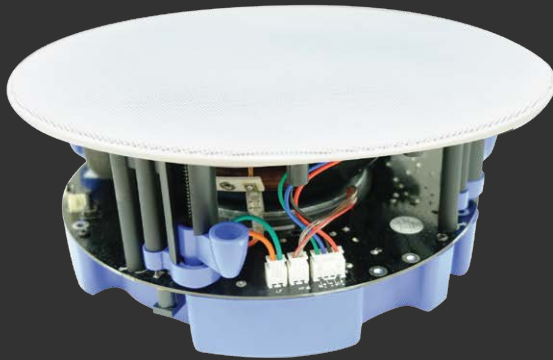

# ACTIVE CEILING SPEAKER

Introducing our NuBryte Ceiling Speakers, these wireless speakers bring crisp audio sound into the home. Easily installed with built-in power supply, the sophisticated design works to bring deep bass and exceptional top-end frequency response.

It fits beautifully into any interior ceiling design with a magnetic, borderless trim featuring a paintable woven grille.

**Active Streaming**  
Wi-Fi inside for streaming without running cable.

**Multi-Room**  
Create speaker groups for a Multi-Room experience.

**2-Way Powered**  
Wire to a passive speaker for stereo sound.

**Kevlar Cone**  
High grade kevlar-woven cones for durability.